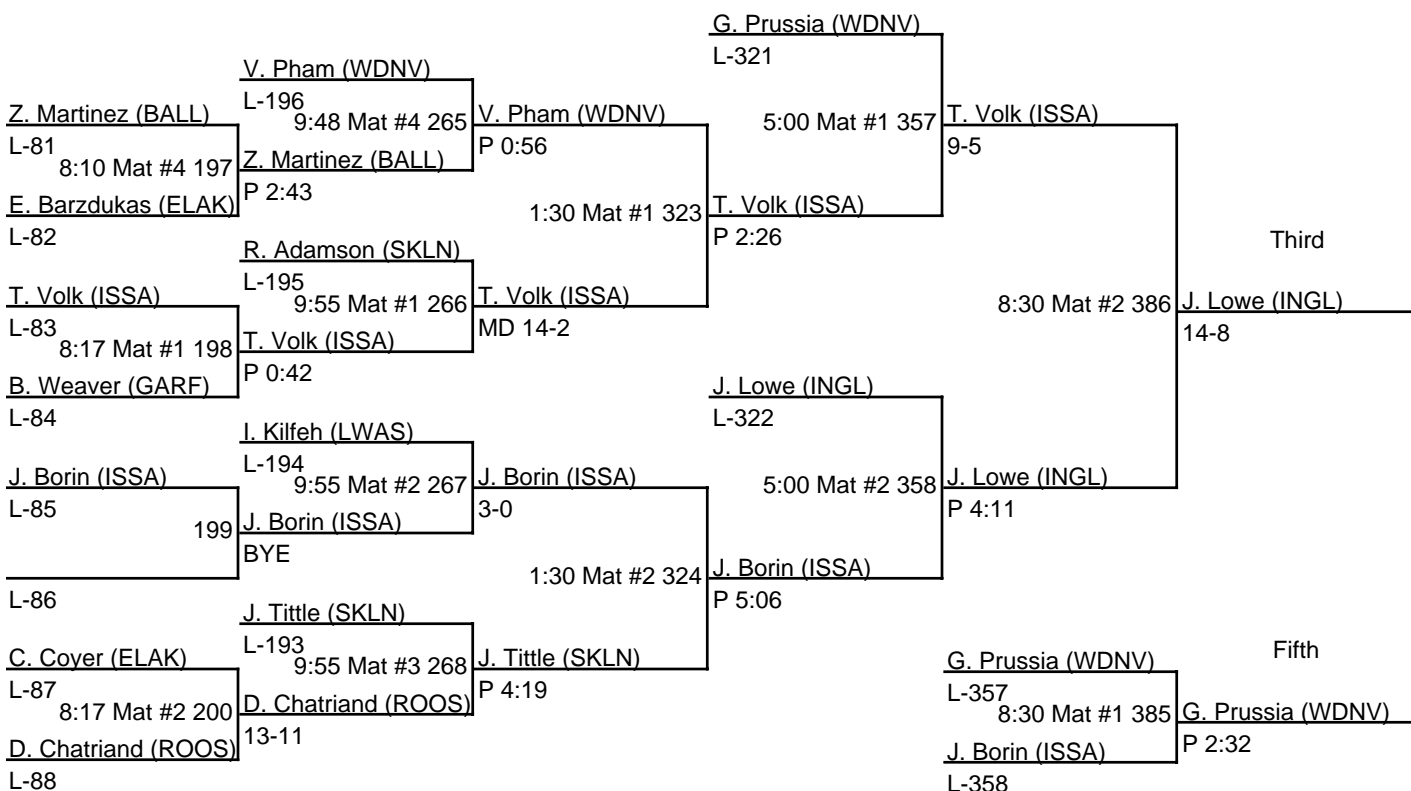

12|Ian Case (Newport)

4A KingCo 2009 / 171

1. Tyler Black (REDM)
2. Ian Case (NWPT)
3. Jake Lowe (INGL)
4. Tyler Volk (ISSA)
5. Greg Prussia (WDNV)
6. Josh Borin (ISSA)